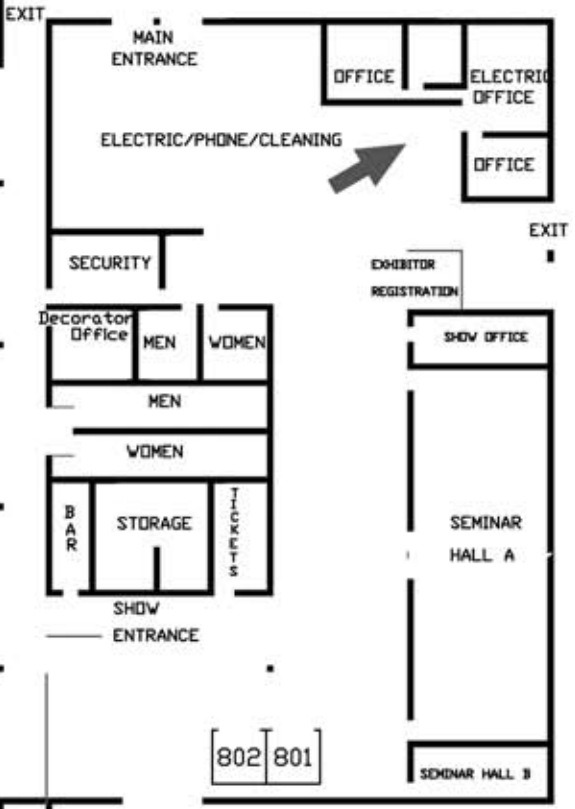

The Saltwater Fishing Expo

Garden State Exhibit Center - Somerset, New Jersey

March 16-18, 2012

All booths 10'x10' unless otherwise noted.
 EXHIBIT BOOTH LAYOUT SUBJECT TO CHANGE