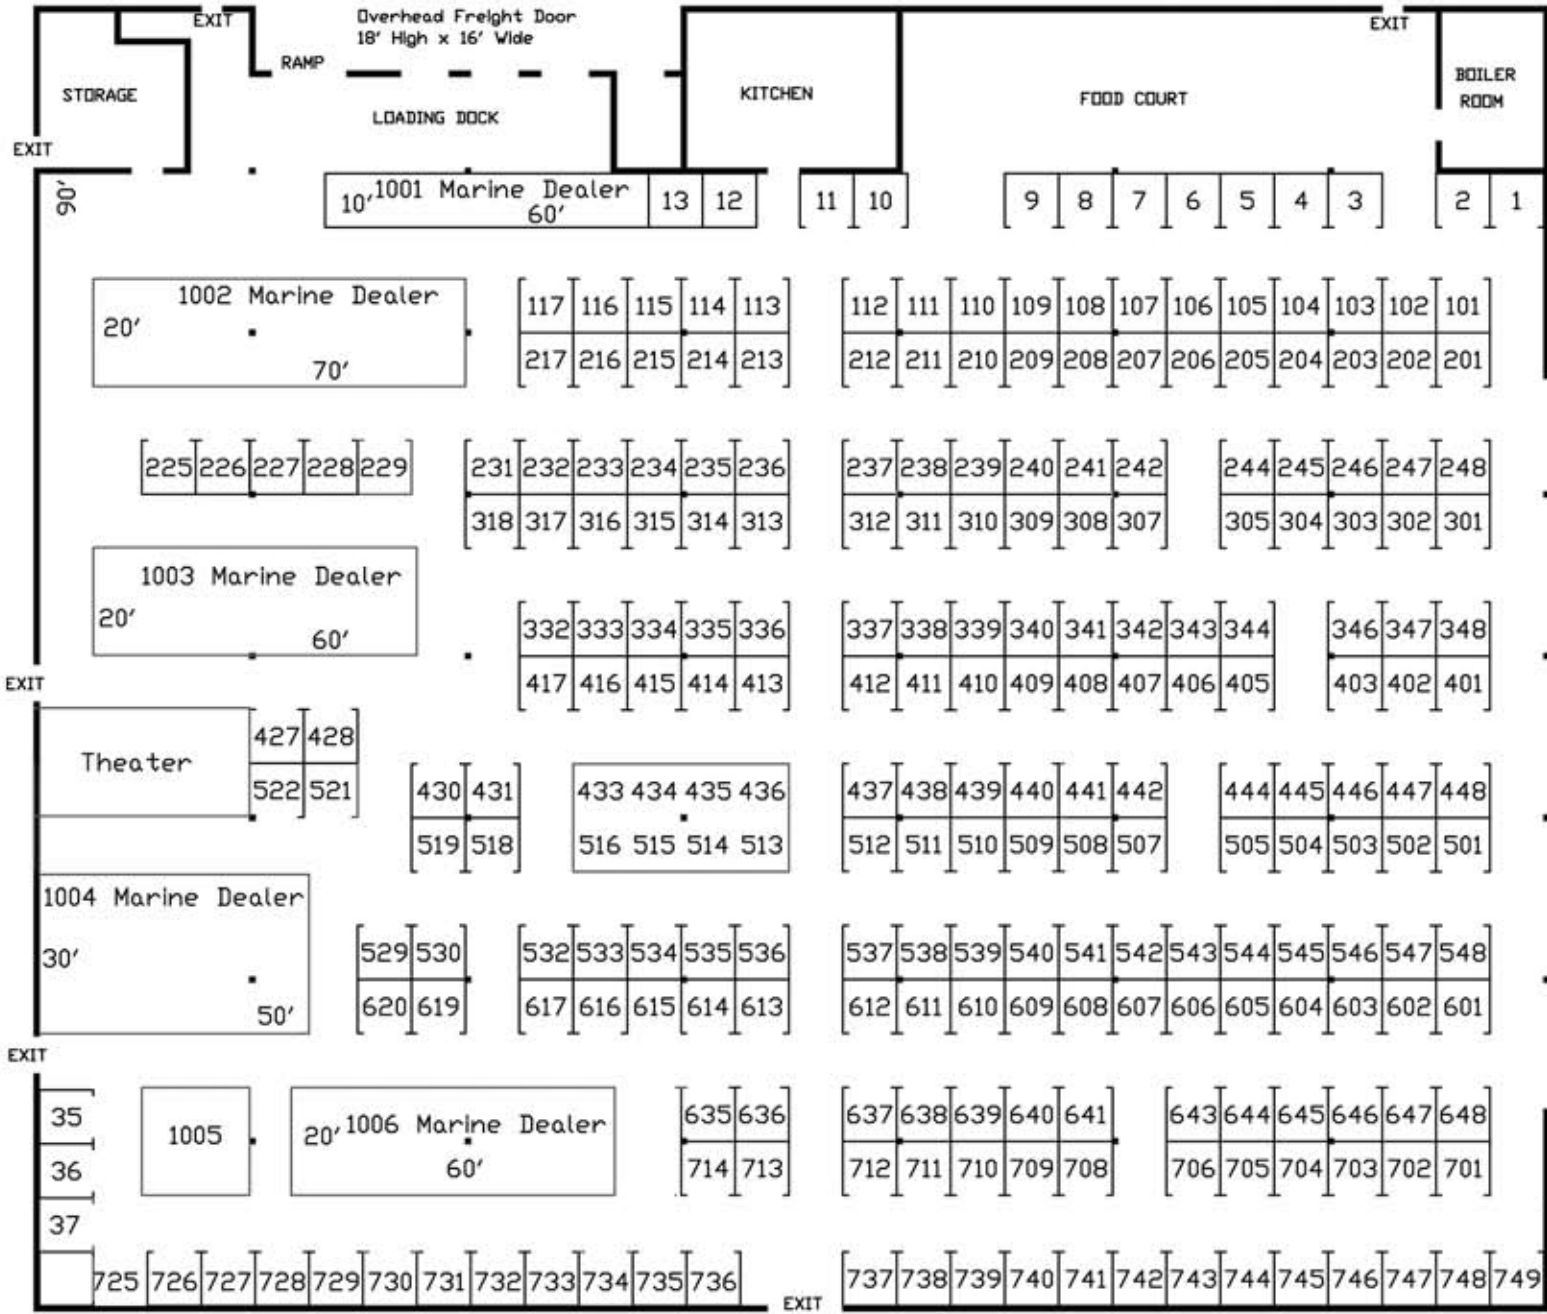

The Saltwater Fishing Expo

Garden State Exhibit Center - Somerset, New Jersey

March 16-18, 2012

All booths 10'x10' unless otherwise noted.
 EXHIBIT BOOTH LAYOUT SUBJECT TO CHANGE